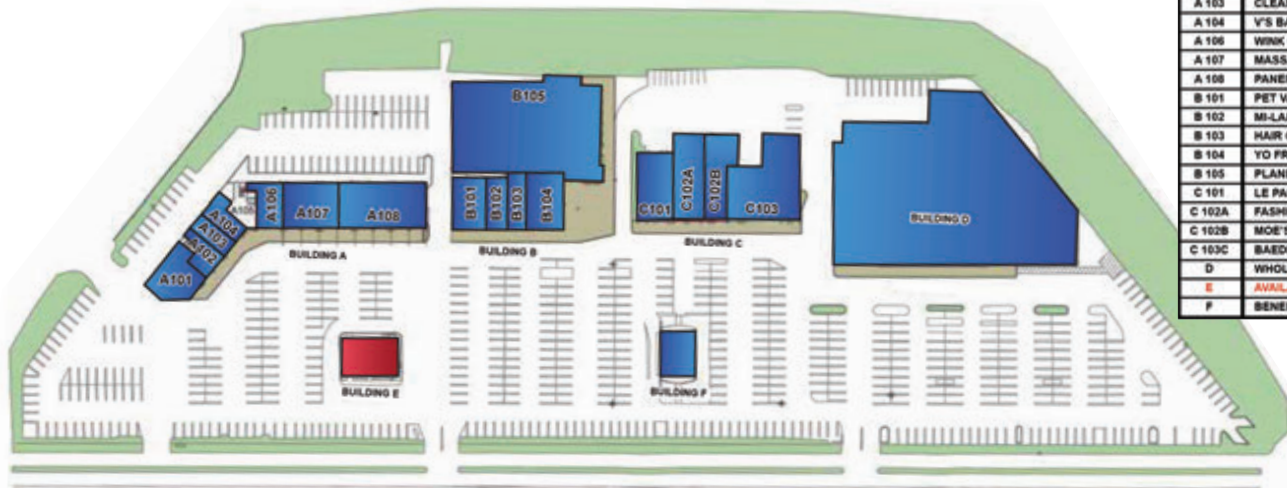

**LEASE
MODERN OFFICES**

BAEDERWOOD

OFFICES ON THE FAIRWAY

1653 The Fairway • Jenkintown, PA

- Office space at the Baederwood Shopping Center.
- Located on The Fairway just east of Old York Road (Route 611), Baederwood Offices is easily accessible by car and train and is within walking distance to the SEPTA Noble Train Station for commuter rail service to center city Philadelphia.
- Route 611 (aka York Road and Broad Street) is a major North/South travel artery in the metropolitan Philadelphia area via the Pennsylvania Turnpike (Route 276) Willow Grove and Fort Washington Interchanges and Roosevelt Boulevard (Route 1).

215-886-9400

www.situsproperties.com

BAEDERWOOD

OFFICES ON THE FAIRWAY

Second Floor Offices

- Office suites from 500 to 5,000 square feet.
- Immediate occupancy.
- Constructed to tenant specifications.
- Code access entry system.
- Tenant access at all times.
- Tenant controlled heating and cooling.

RENOVATED OFFICE LOBBY

KEY #	TENANT
A 101	CHICO'S
A 102	POSTAL FACTORY
A 103	CLEANERS
A 104	V'S BARBERSHOP
A 106	WINK OPTICAL
A 107	MASSAGE ENVY
A 108	PANERA BREAD
B 101	PET VALU
B 102	M-LADY
B 103	HAIR CUTTERY
B 104	YO FRESH YOGURT
B 105	PLANET FITNESS
C 101	LE PAPILLON HAIR SALON
C 102A	FASHION SUSHI HOUSE
C 102B	MOE'S SOUTHWEST GRILL
C 103C	BAEDERWOOD PHARMACY
D	WHOLE FOODS MARKET
E	AVAILABLE - 2,600 SF
F	BENEFICIAL BANK (w/ drive thru)

- Retail shopping center of 125,000 square feet in four (4) buildings and two (2) pad sites anchored by Whole Foods, Planet Fitness and Panera Bread.
- Parking for 586 vehicles.
- Located in the Fairway Transit Zoning District in Abington Township