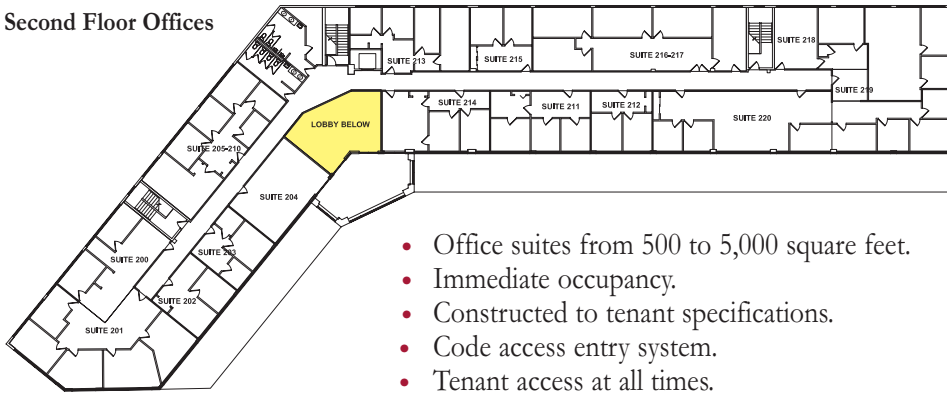

215-886-9400

www.situsproperties.com

BAEDERWOOD

OFFICES ON THE FAIRWAY

Second Floor Offices

- Office suites from 500 to 5,000 square feet.
- Immediate occupancy.
- Constructed to tenant specifications.
- Code access entry system.
- Tenant access at all times.
- Tenant controlled heating and cooling.