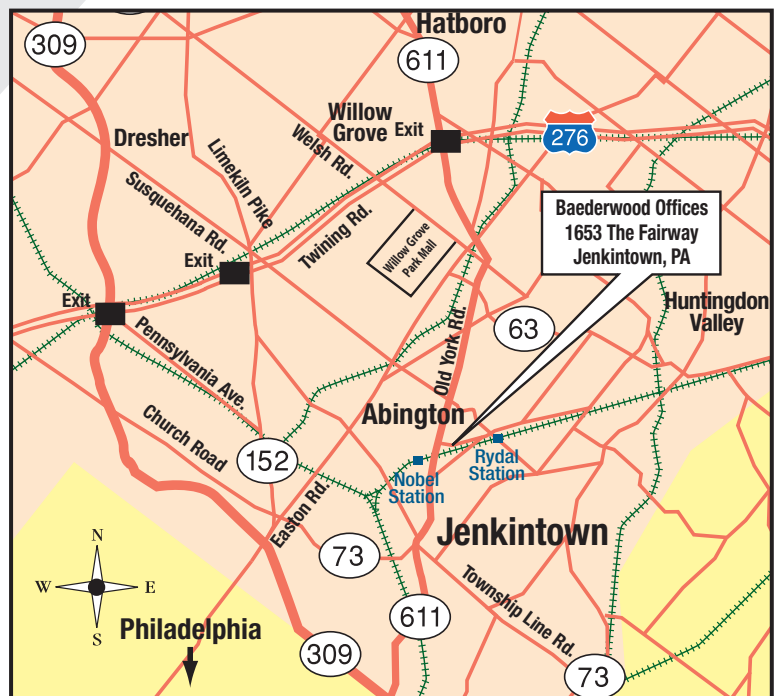

**LEASE
MODERN OFFICES**

BAEDERWOOD

OFFICES ON THE FAIRWAY

1653 The Fairway • Jenkintown, PA

- Office space at the Baederwood Shopping Center.
- Located on The Fairway just east of Old York Road (Route 611), Baederwood Offices is easily accessible by car and train and is within walking distance to the SEPTA Noble Train Station for commuter rail service to center city Philadelphia.
- Route 611 (aka York Road and Broad Street) is a major North/South travel artery in the metropolitan Philadelphia area via the Pennsylvania Turnpike (Route 276) Willow Grove and Fort Washington Interchanges and Roosevelt Boulevard (Route 1).

- Retail shopping center of 125,000 square feet in four (4) buildings and two (2) pad sites anchored by Whole Foods, Planet Fitness and Panera Bread.
- Parking for 586 vehicles.
- Located in the Fairway Transit Zoning District in Abington Township