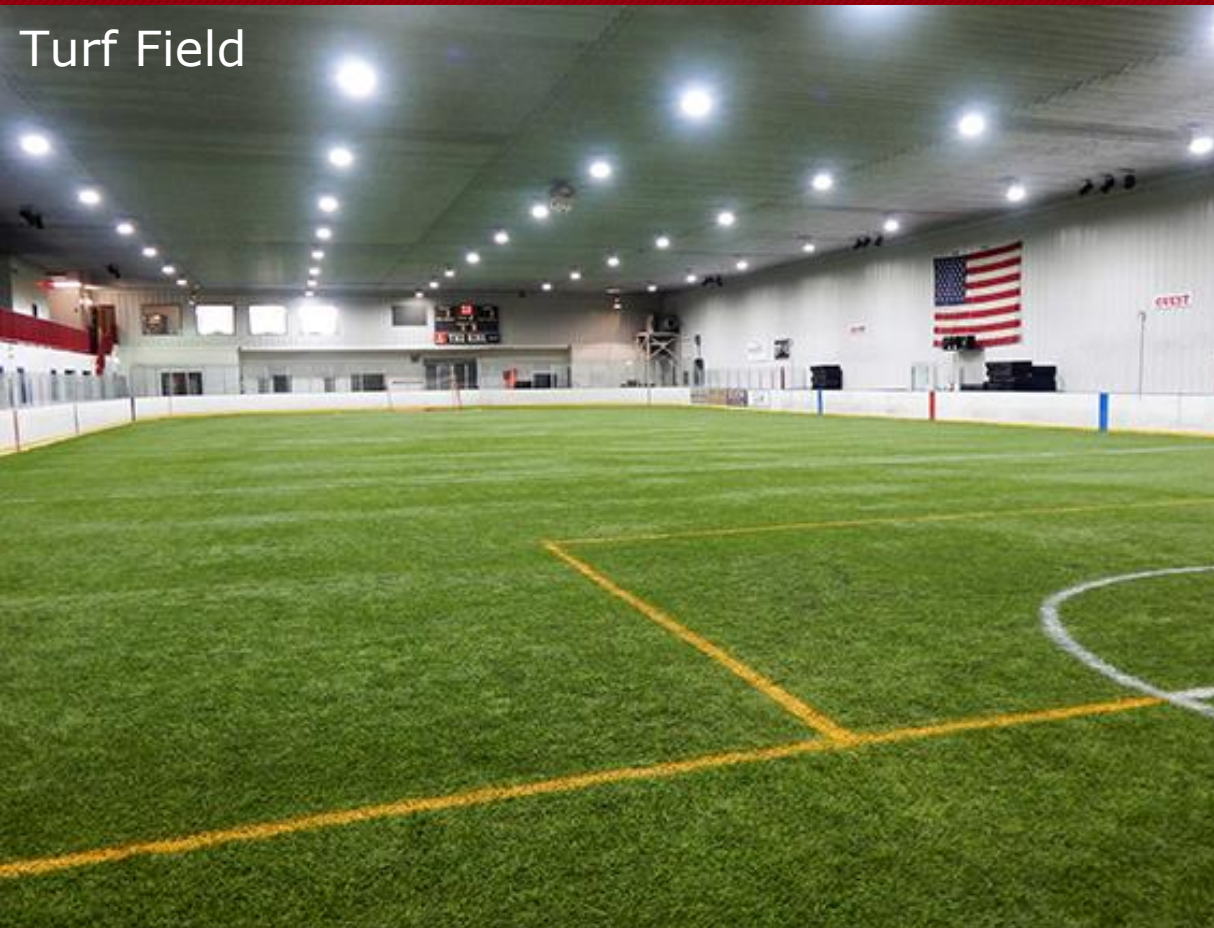

SALE

RECREATIONAL FACILITIES

3121-3123 7th STREET WHITEHALL, PA

Turf Field

Contact:

275 Commerce Drive Suite 104
Fort Washington, PA 19034
215-886-9400
www.situsproperties.com

The foregoing information was furnished to us by sources which we deem to be reliable, but no warranty or representation is made as to the accuracy thereof. Subject to the correction of errors, omissions, change of price, prior sale or withdrawal from market without notice.