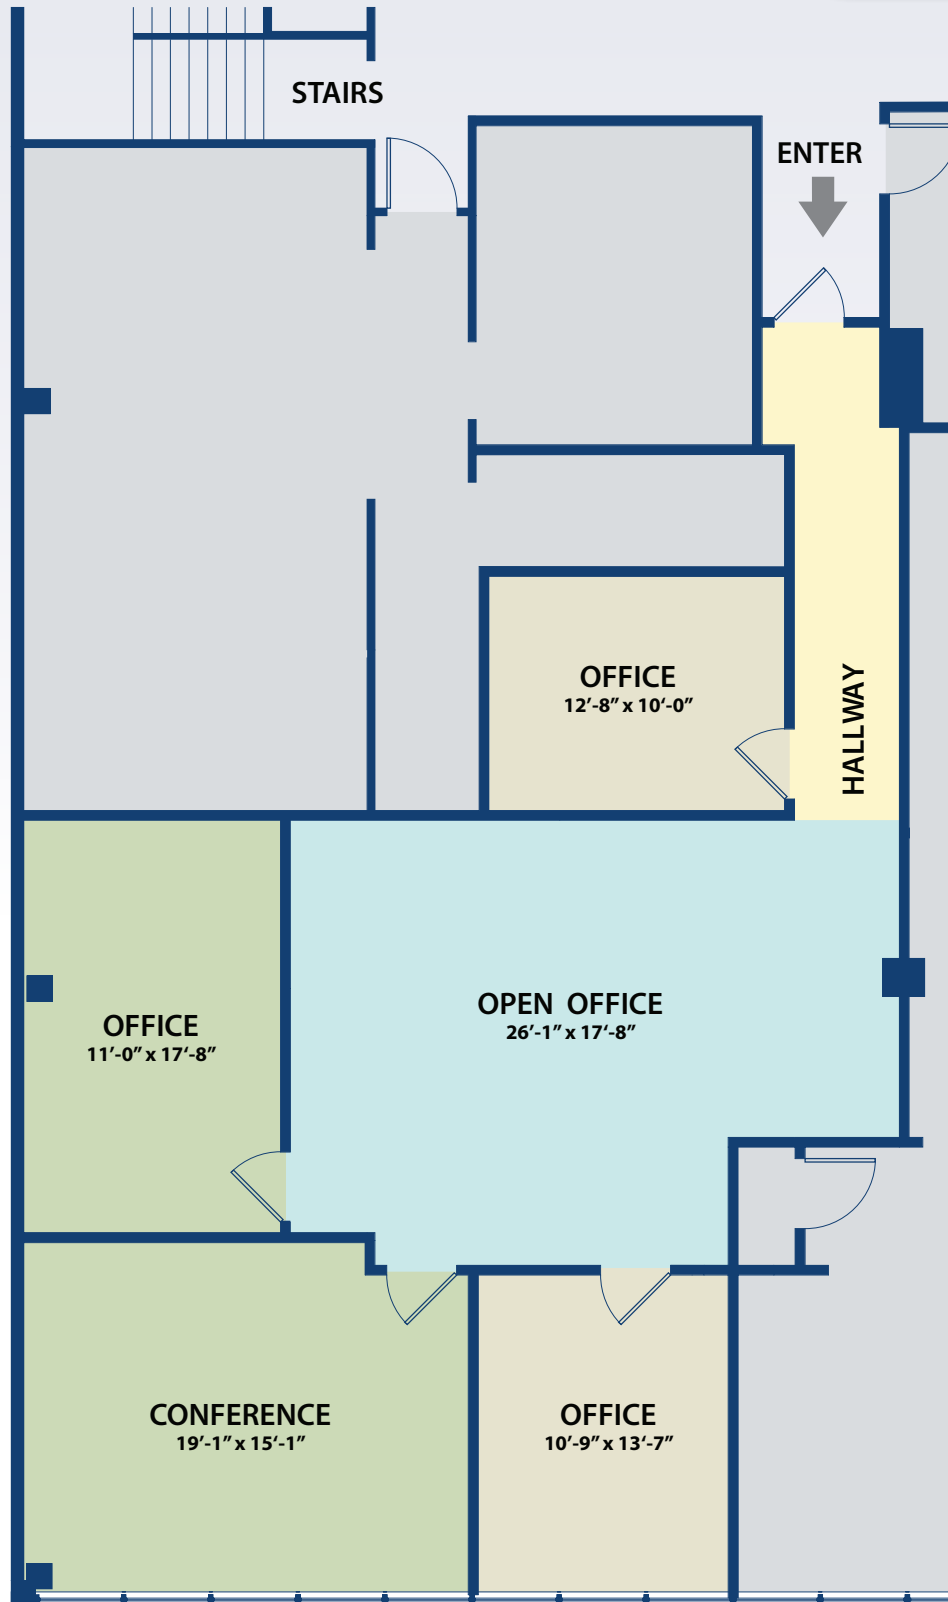

Suites 265 • 1,556 Sq. Ft.

455 Pennsylvania Avenue
Fort Washington, PA 19034

— 455 —
PENNSYLVANIA
■ AVENUE ■

Contact Situs Properties, Inc. • 215-886-9400 • www.situsproperties.com

The foregoing information was furnished to us by sources which we deem to be reliable, but no warranty or representation is made to the accuracy thereof. Subject to correction of errors, omissions, change of price, prior sale or withdrawal from market without notice.