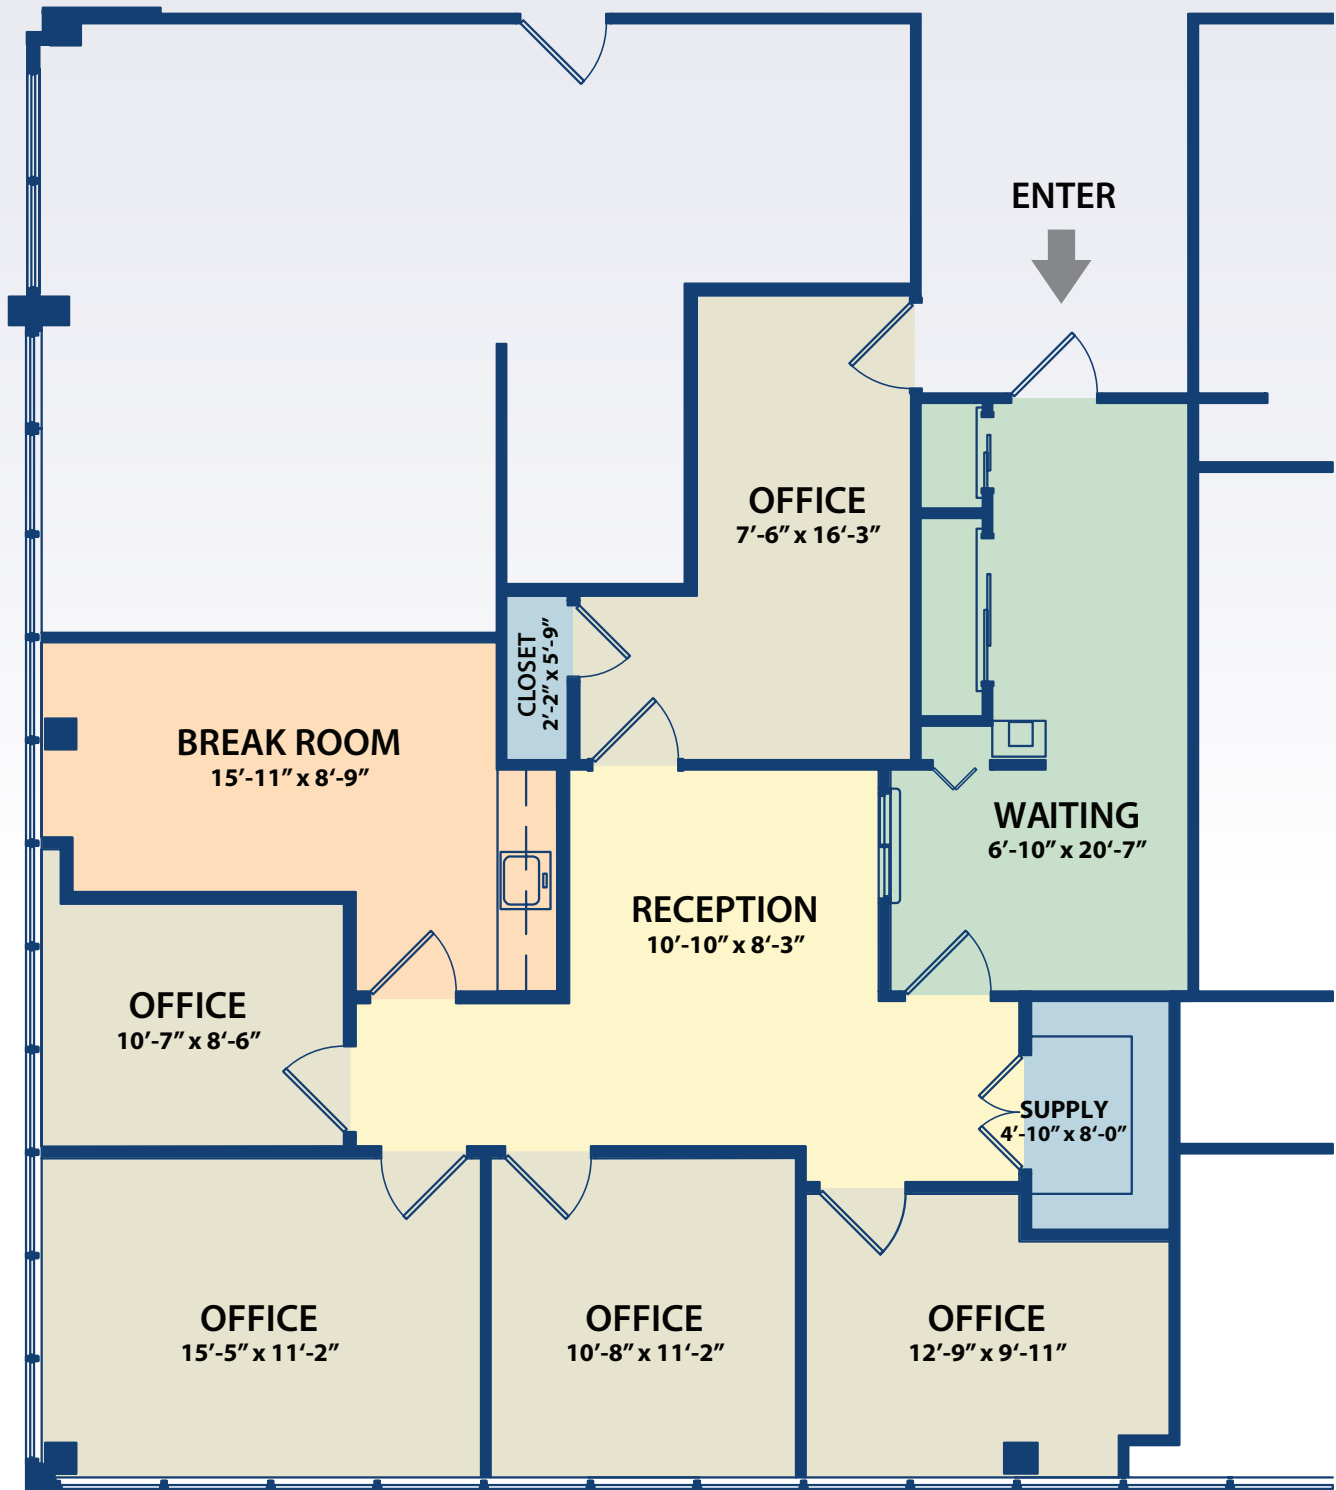

Suite 105 • 1,530 Sq. Ft.

455 Pennsylvania Avenue, Fort Washington, PA 19034

— 455 —
PENNSYLVANIA
■ AVENUE ■

Contact Situs Properties, Inc. • 215-886-9400 • www.situsproperties.com

The foregoing information was furnished to us by sources which we deem to be reliable, but no warranty or representation is made to the accuracy thereof. Subject to correction of errors, omissions, change of price, prior sale or withdrawal from market without notice.