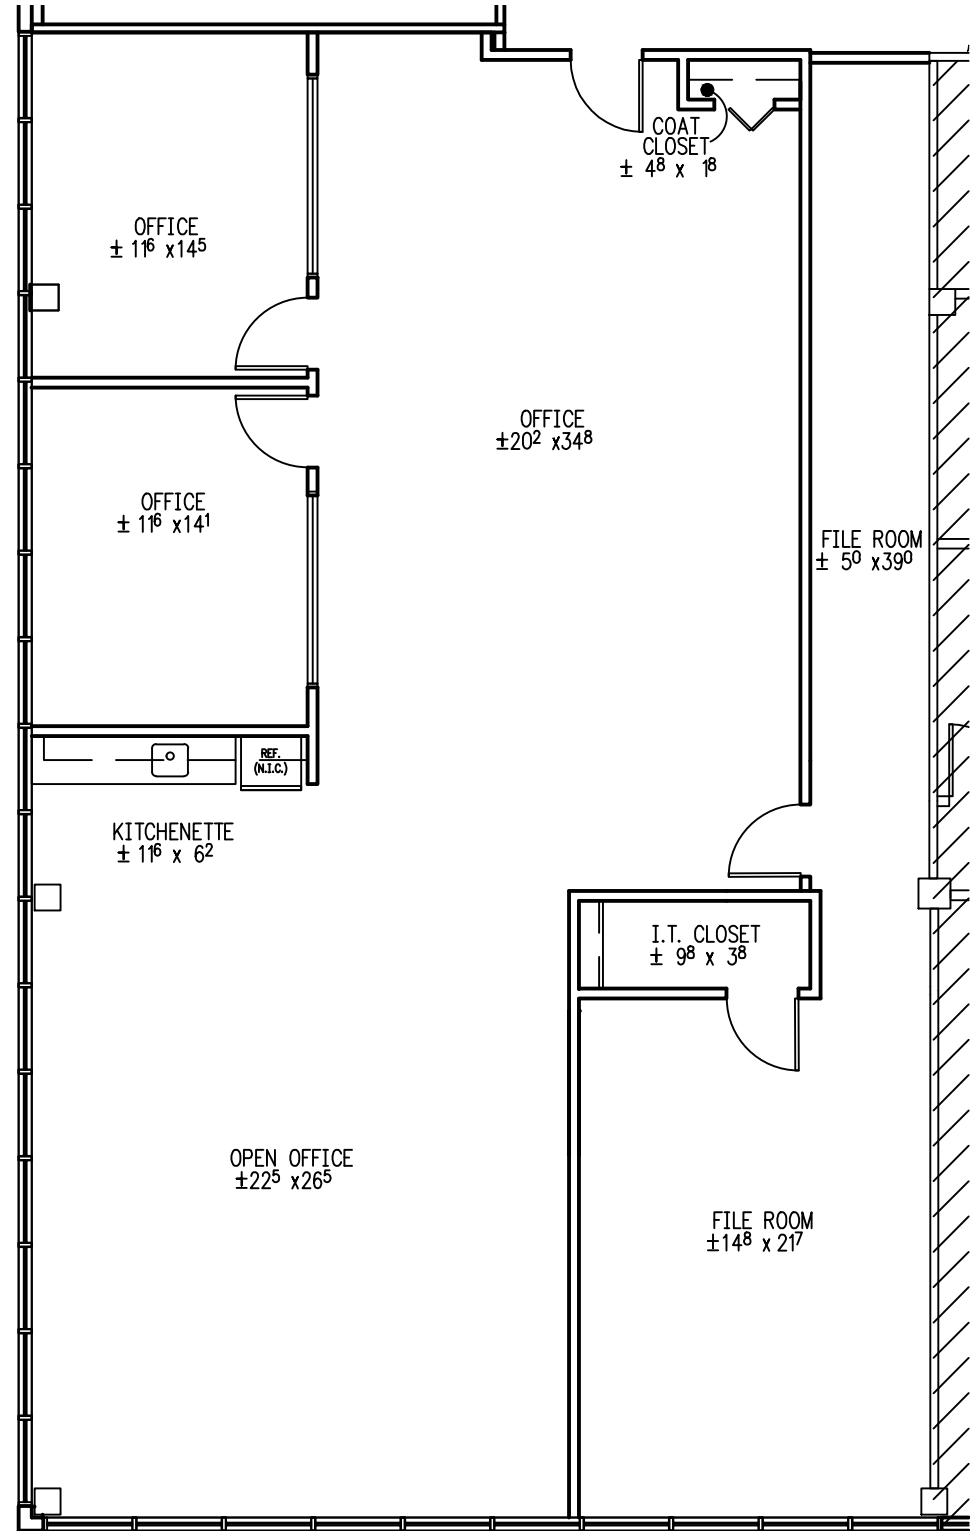

X:\Heritage Commercial Group_455 Pennsylvania Ave_Suites 136 Marketing Drawing_2024-0794\Drawing\Existing\Heritage Commercial Group_455 Penn Ave Suite 136_A3 Built_2024-07-13.dwg

SUITE 136 - 2,764 RSF

SCALE: 1/8" = 1'-0"