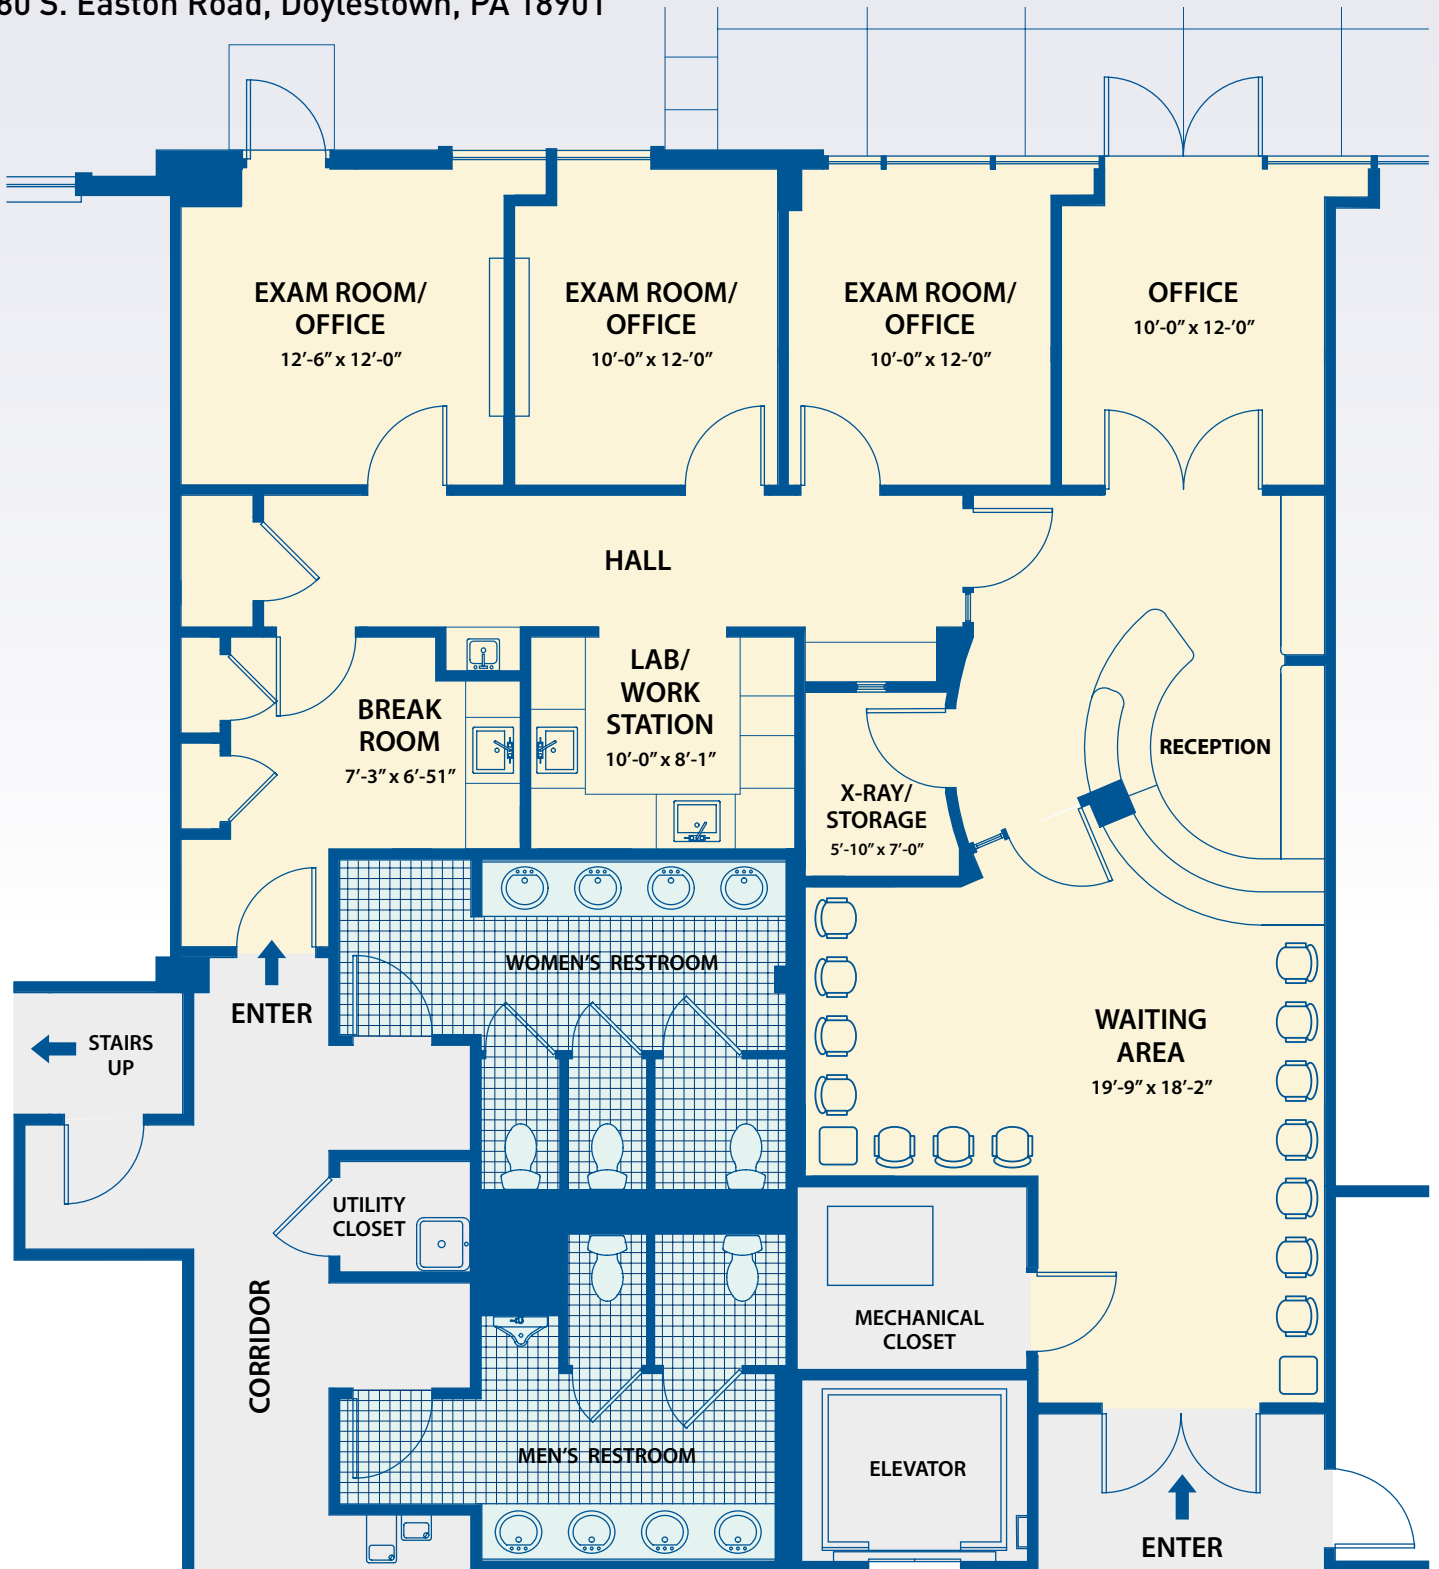

1980 S. Easton Road, Doylestown, PA 18901

Contact Situs Properties, Inc. • 215-886-9400 • www.situsproperties.com

The foregoing information was furnished to us by sources which we deem to be reliable, but no warranty or representation is made to the accuracy thereof. Subject to correction of errors, omissions, change of price, prior sale or withdrawal from market without notice.