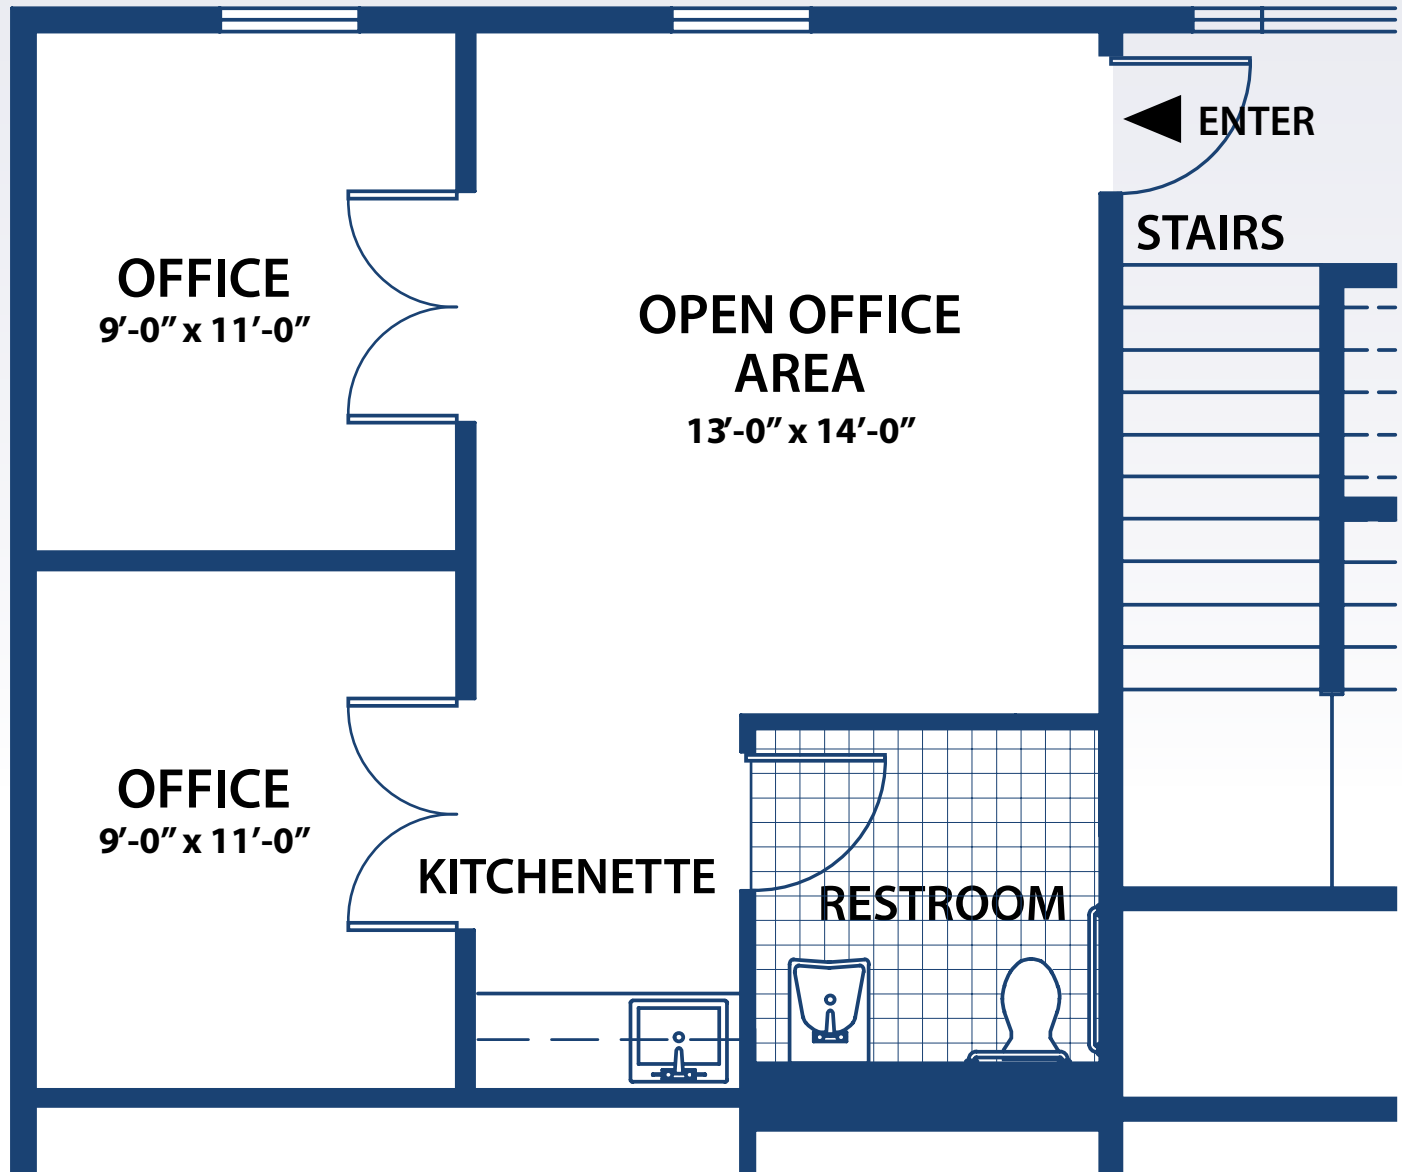

# Suite 621A • 529+/- Sq. Ft.

1000 E. Walnut Street, Hilltown, PA 18944

Contact Situs Properties, Inc. • 215-886-9400 • [www.situsproperties.com](http://www.situsproperties.com)

The foregoing information was furnished to us by sources which we deem to be reliable, but no warranty or representation is made to the accuracy thereof. Subject to correction of errors, omissions, change of price, prior sale or withdrawal from market without notice.