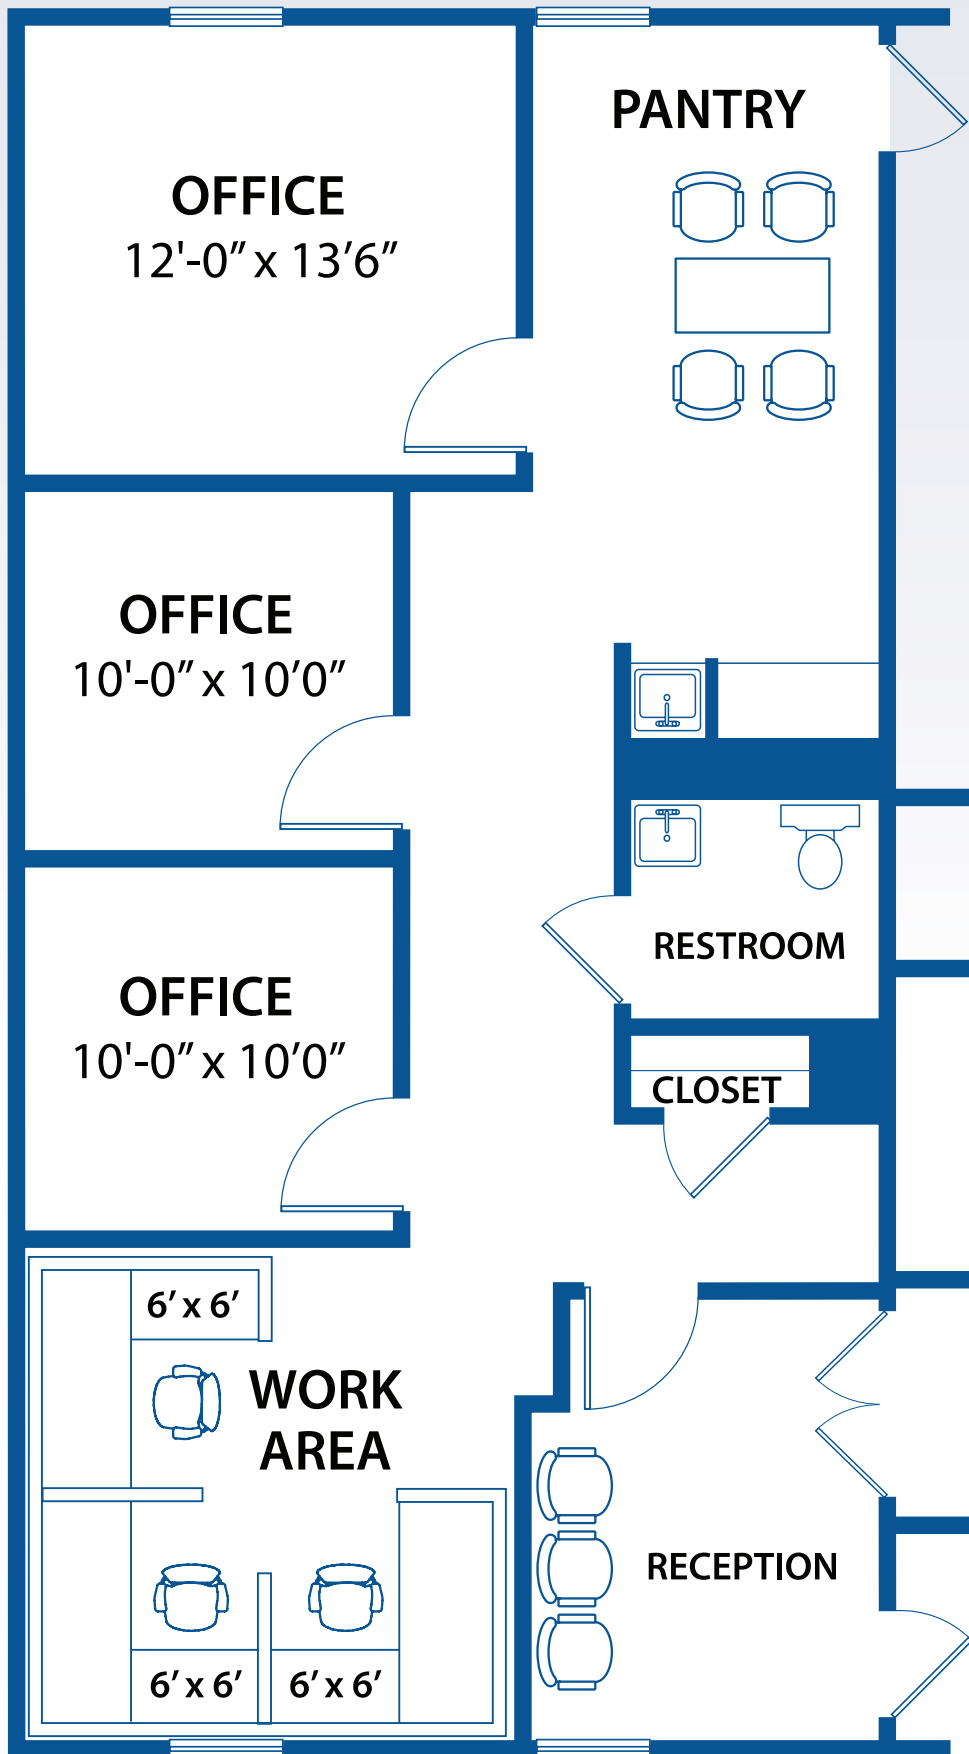

Office Suite 721 • 1,087 Sq. Ft.

HERITAGE
EXECUTIVE CAMPUS
AT HILLTOWN

1000 E. Walnut Street (Rt. 152)
Hilltown, PA 18944

HERITAGE
Commercial Group

Contact Matt Katzen Today at **215-416-2671** or **mkatzen@leasinginfo.biz**