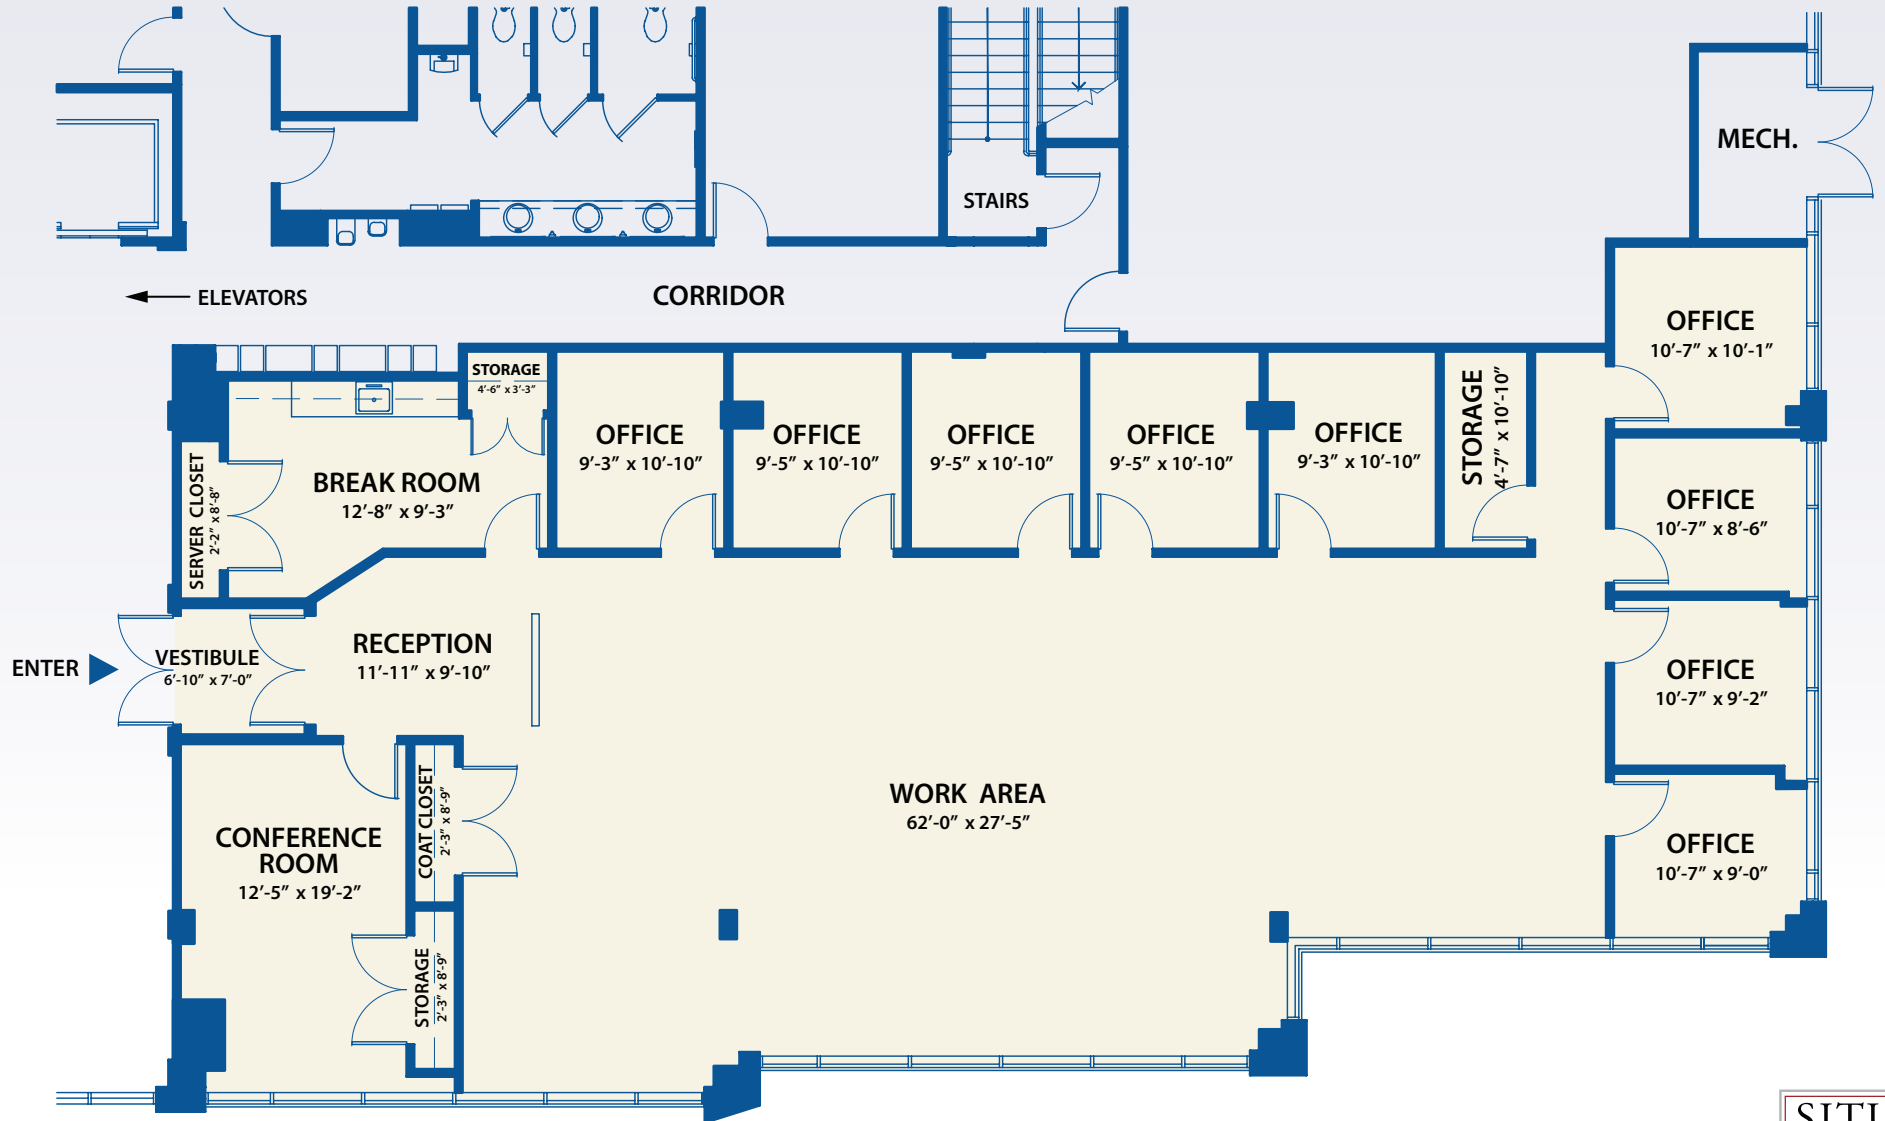

Suite 190 • 3,993 Sq. Ft.

865 Easton Road, Warrington, PA 18976

HERITAGE
WARRINGTON CENTER

Contact Situs Properties, Inc. • 215-886-9400 • www.situsproperties.com

The foregoing information was furnished to us by sources which we deem to be reliable, but no warranty or representation is made to the accuracy thereof. Subject to correction of errors, omissions, change of price, prior sale or withdrawal from market without notice.