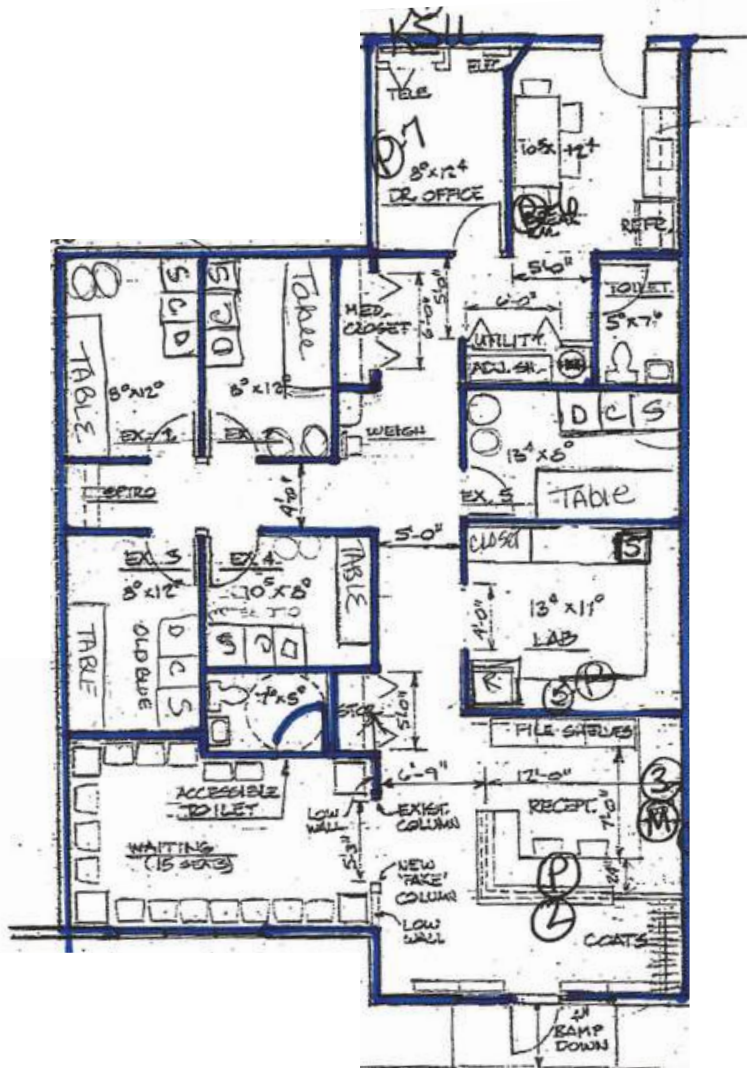

PRIME OFFICE/MEDICAL CONDOMINIUM

The Court at North Penn

2031 N. Broad Street | Suite 129 | Lansdale | PA

SALE

PROPERTY HIGHLIGHTS

- Office/medical condominium of approximately 1,952 square feet
- Currently configured as a medical office featuring five (5) exam rooms, physician office laboratory, 15 seat waiting room with reception area and two (2) ADA restrooms
- Immediate occupancy
- Ample parking
- Prominent pylon signage fronting N. Broad Street
- Located less than 1 mile from Route 309 offering convenient access to central Montgomery County and Bucks County
- Walking distance to SEPTA Fortuna Station (Lansdale/Doylestown Line) providing Regional Rail Service to Center City Philadelphia

PRIME OFFICE/MEDICAL CONDOMINIUM

The Court at North Penn

2031 N. Broad Street | Suite 129 | Lansdale | PA

FLOOR PLAN

Commercial Real Estate Services

The foregoing information was furnished to us by sources which we deem to be reliable, but no warranty or representation is made as to the accuracy thereof. Subject to correction of errors, omissions, change of price, prior sale or withdrawal from market without notice.