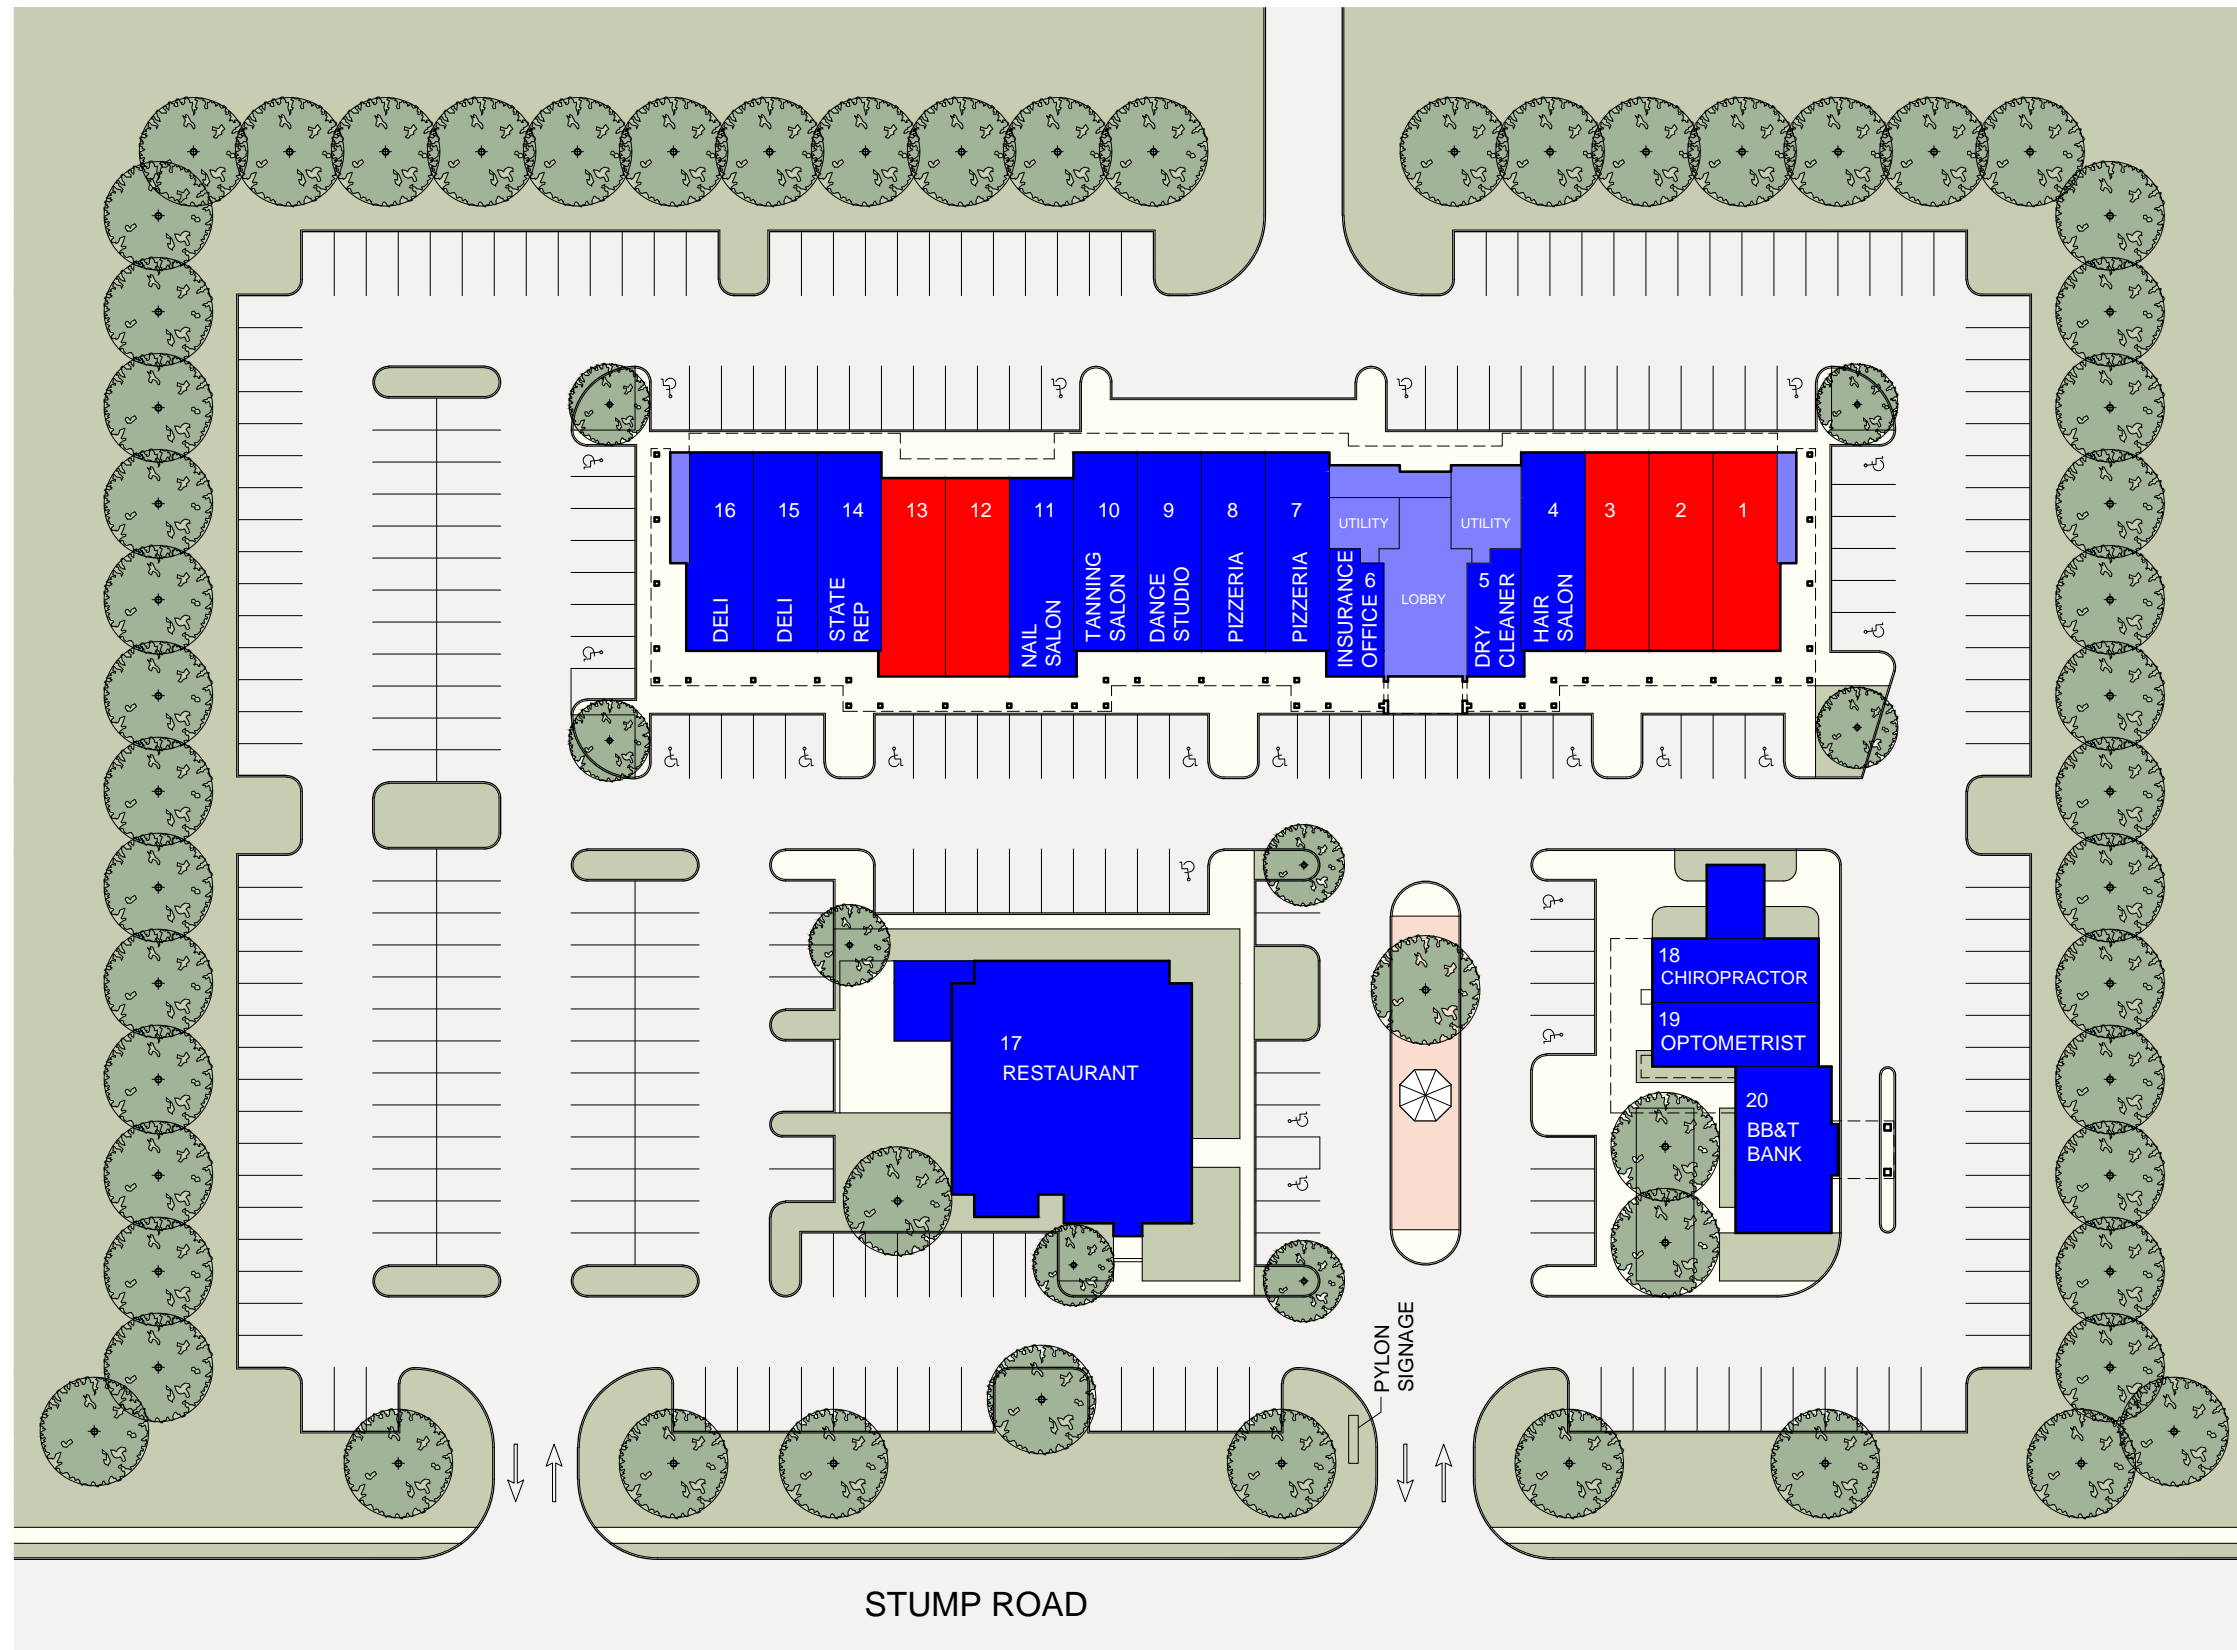

THE VILLAGE

515 STUMP ROAD | MONTGOMERY TOWNSHIP | PENNSYLVANIA

SPACE	TENANT	AREA (s.f.)
1	AVAILABLE	1200
2	AVAILABLE	1200
3	AVAILABLE	1200
4	HAIR SALON	1200
5	DRY CLEANER	670
6	INSURANCE OFFICE	670
7 & 8	PIZZERIA	2400
9	DANCE STUDIO	1200
10	TANNING SALON	1200
11	NAIL SALON	1200
12	AVAILABLE	1200
13	AVAILABLE	1044
14	STATE REPRESENTATIVE	1500
15 & 16	DELICATESSEN	2400
17	RESTAURANT	6000
18	CHIROPRACTOR	800
19	OPTOMETRIST	800
20	BB&T BANK	1600

■ SPACE AVAILABLE

■ LEASED