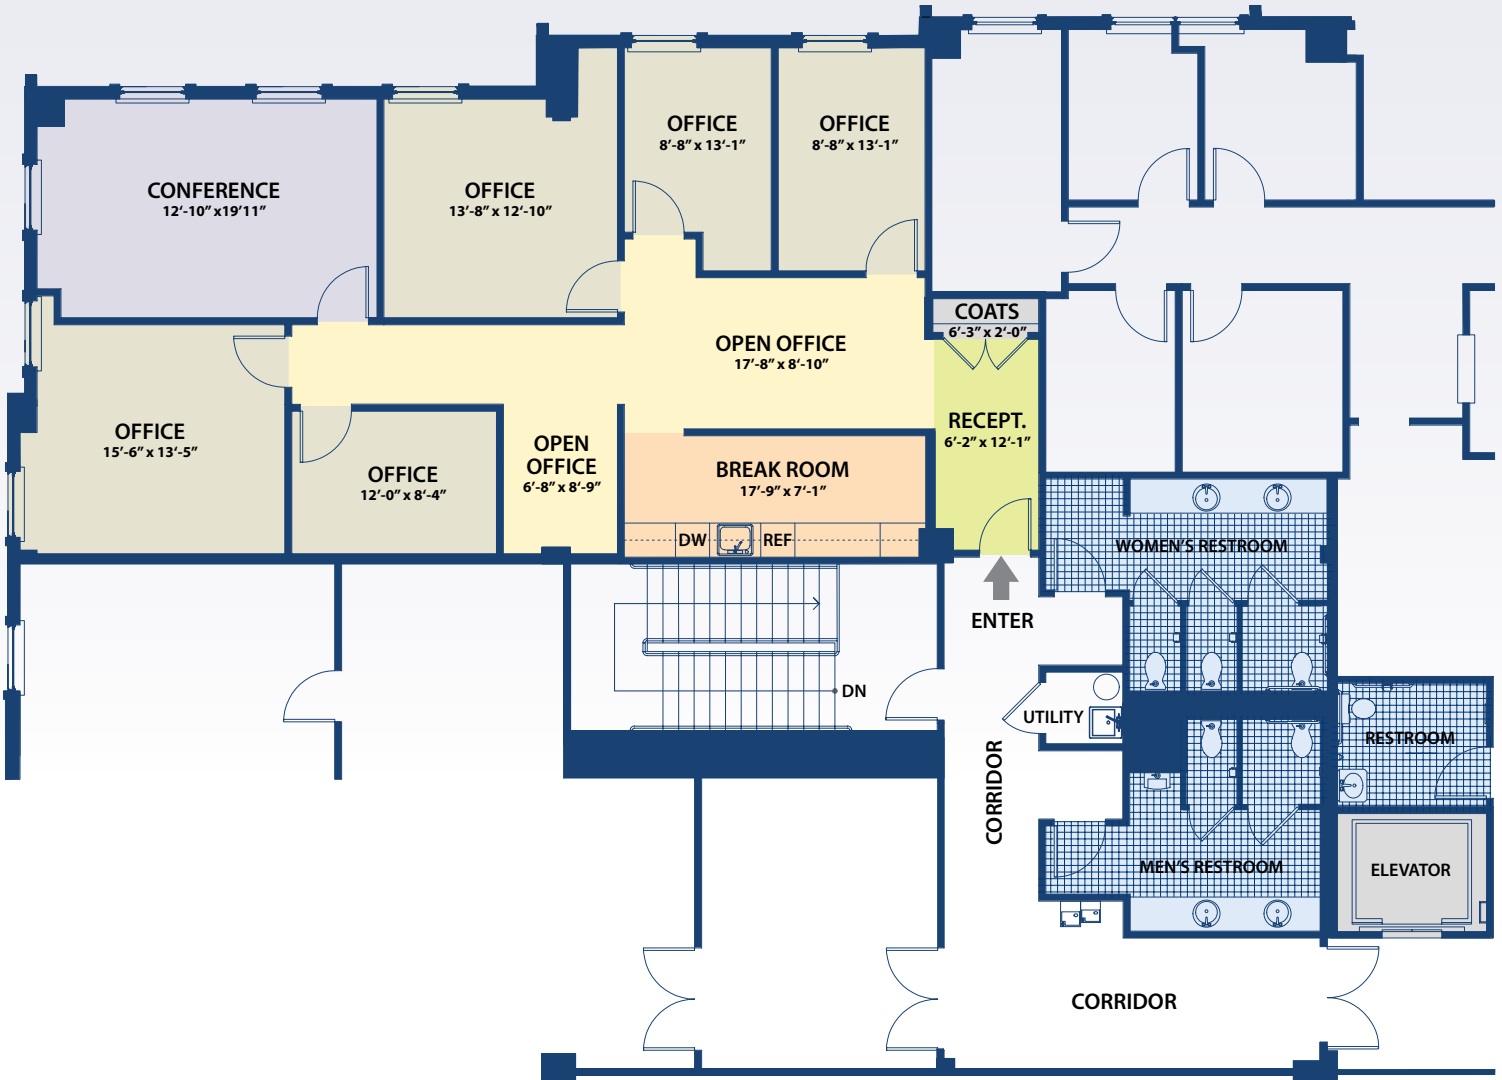

1980 S. Easton Road, Doylestown, PA 18901

Contact Situs Properties, Inc. • 215-886-9400 • www.situsproperties.com

The foregoing information was furnished to us by sources which we deem to be reliable, but no warranty or representation is made to the accuracy thereof. Subject to correction of errors, omissions, change of price, prior sale or withdrawal from market without notice.